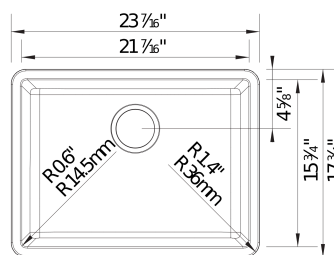

Sink Specifications

Color	SKU
Anthracite	522258
Cinder	522412
White	522414
Truffle	522417
Café	522418
Coal Black	442928
Volcano Gray	527411
Soft White	527402

PRECIS 24 SILGRANIT

Design and Planning Tips

- Min cabinet size: 27 in (686 mm)