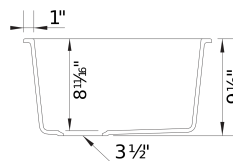

Optional Accessories

Sink Grid	234061
Floating Grid	233542
CapFlow Strainer Cover	517666
Undermount Clips	440851

Warranty

BLANCO offers a limited lifetime warranty on all sinks and faucets, as well as a one-year warranty on all custom accessories.

Code/Standards Compliance

BLANCO sinks and faucets are third-party tested and certified to standards and listed by applicable certification bodies. For more information on individual product listings, contact our office or listing organization.

View our how-to videos to learn more about installing and caring for BLANCO products:
<https://www.blanco.com/us-en/service/how-to-videos/how-to-videos-for-sinks/>

Questions? Contact us today

BLANCO America, Inc.
110 Mount Holly By-Pass
Lumberton, NJ 08048

Phone & Fax
Phone: 888-668-6201
Fax: 609-668-6211

While BLANCO endeavors to provide accurate information, all dimensions are nominal, cannot be guaranteed, and are subject to change or cancellation. BLANCO assumes no responsibility for use of superseded or voided specifications.