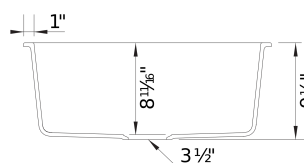

Design and Planning Tips

- Min cabinet size: 27 in (686 mm)

What is included:
Installation instructions, Cut-out template, Limited
Lifetime Warranty

Codes & Standards

CSA B45.8-18/ IAPMO Z403-2018