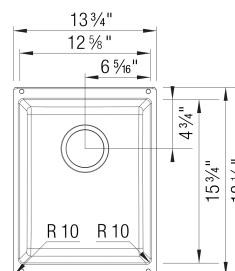

## Design and Planning Tips

- Min cabinet size: 18 in ( 457 mm )

What is included:  
Installation instructions, Cut-out template, Limited  
Lifetime Warranty