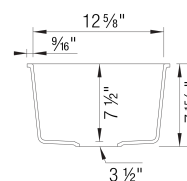

## Design and Planning Tips

- Min cabinet size: 18 in ( 457 mm )

What is included:  
Installation instructions, Cut-out template, Limited  
Lifetime Warranty