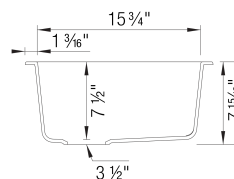

Optional Accessories

Sink Grid	221013
CapFlow Strainer Cover	517666
Undermount Clips	440851

Warranty

BLANCO offers a limited lifetime warranty on all sinks and faucets, as well as a one-year warranty on all custom accessories.

Code/Standards Compliance

BLANCO sinks and faucets are third-party tested and certified to standards and listed by applicable certification bodies. For more information on individual product listings, contact our office or listing organization.

View our how-to videos to learn more about installing and caring for BLANCO products:
<https://www.blanco.com/us-en/service/how-to-videos/how-to-videos-for-sinks/>

Questions? Contact us today

BLANCO America, Inc.
110 Mount Holly By-Pass
Lumberton, NJ 08048

Phone & Fax
Phone: 888-668-6201
Fax: 609-668-6211

While BLANCO endeavors to provide accurate information, all dimensions are nominal, cannot be guaranteed, and are subject to change or cancellation. BLANCO assumes no responsibility for use of superseded or voided specifications.