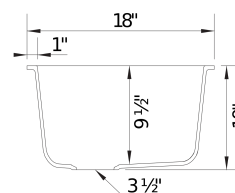

- Min cabinet size: 33 in (838 mm)

What is included:
Installation instructions, Cut-out template, Limited
Lifetime Warranty

Codes & Standards

CSA B45.8-18/ IAPMO Z403-2018

Optional Accessories

Sink Grid	236593
Floating Grid	233542
CapFlow Strainer Cover	517666
Undermount Clips	440851