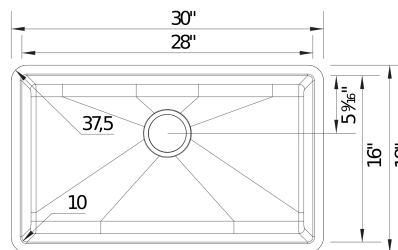

PRECIS 30 SILGRANIT