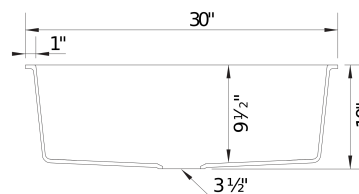

- Min cabinet size: 33 in (838 mm)

What is included:
Installation instructions, Cut-out template, Limited
Lifetime Warranty

Codes & Standards

CSA B45.8-18/ IAPMO Z403-2018

Optional Accessories

Sink Grid	236593
Floating Grid	233542
CapFlow Strainer Cover	517666
Undermount Clips	440851