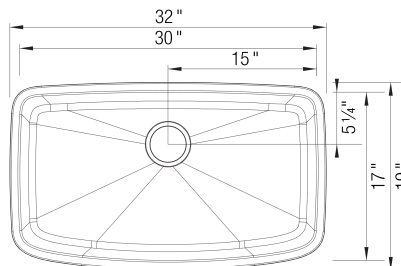

VALEA Super Single SILGRANIT