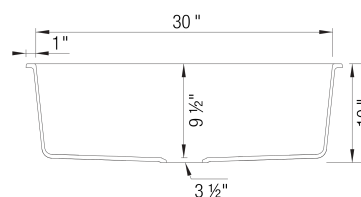

- Min cabinet size: 36 in (914 mm)

What is included:
Installation instructions, Cut-out template, Limited
Lifetime Warranty

Codes & Standards

CSA B45.8-18/ IAPMO Z403-2018

Optional Accessories

Sink Grid	230966
Red Alder Wood Cutting Board	230972
CapFlow Strainer Cover	517666
Undermount Clips	440851