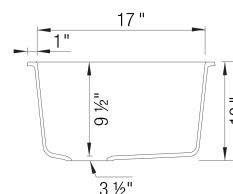

- Min cabinet size: 36 in (914 mm)

What is included:
Installation instructions, Cut-out template, Limited
Lifetime Warranty

Codes & Standards

CSA B45.8-18/ IAPMO Z403-2018

Optional Accessories

Sink Grid	230966
Red Alder Wood Cutting Board	230972
CapFlow Strainer Cover	517666
Undermount Clips	440851